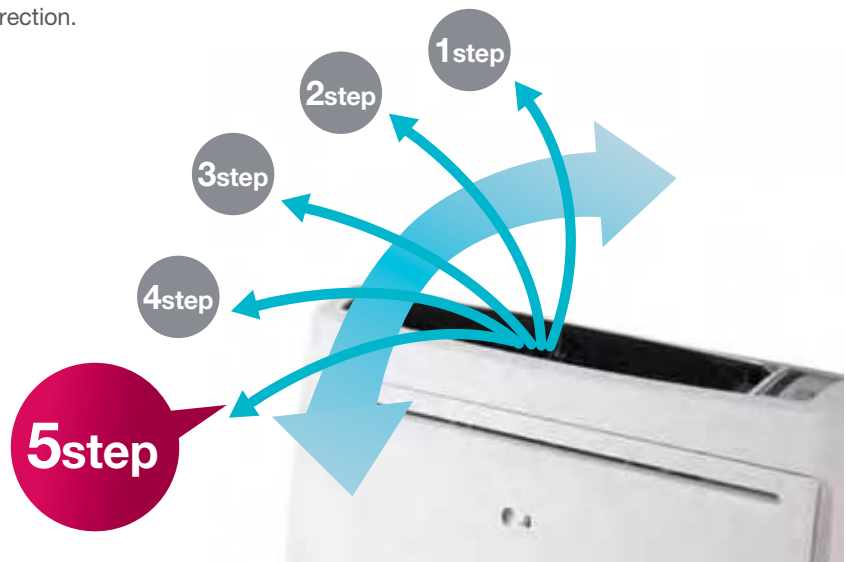

5-Step Vane Control

There are 5 different stages to control air flow direction.